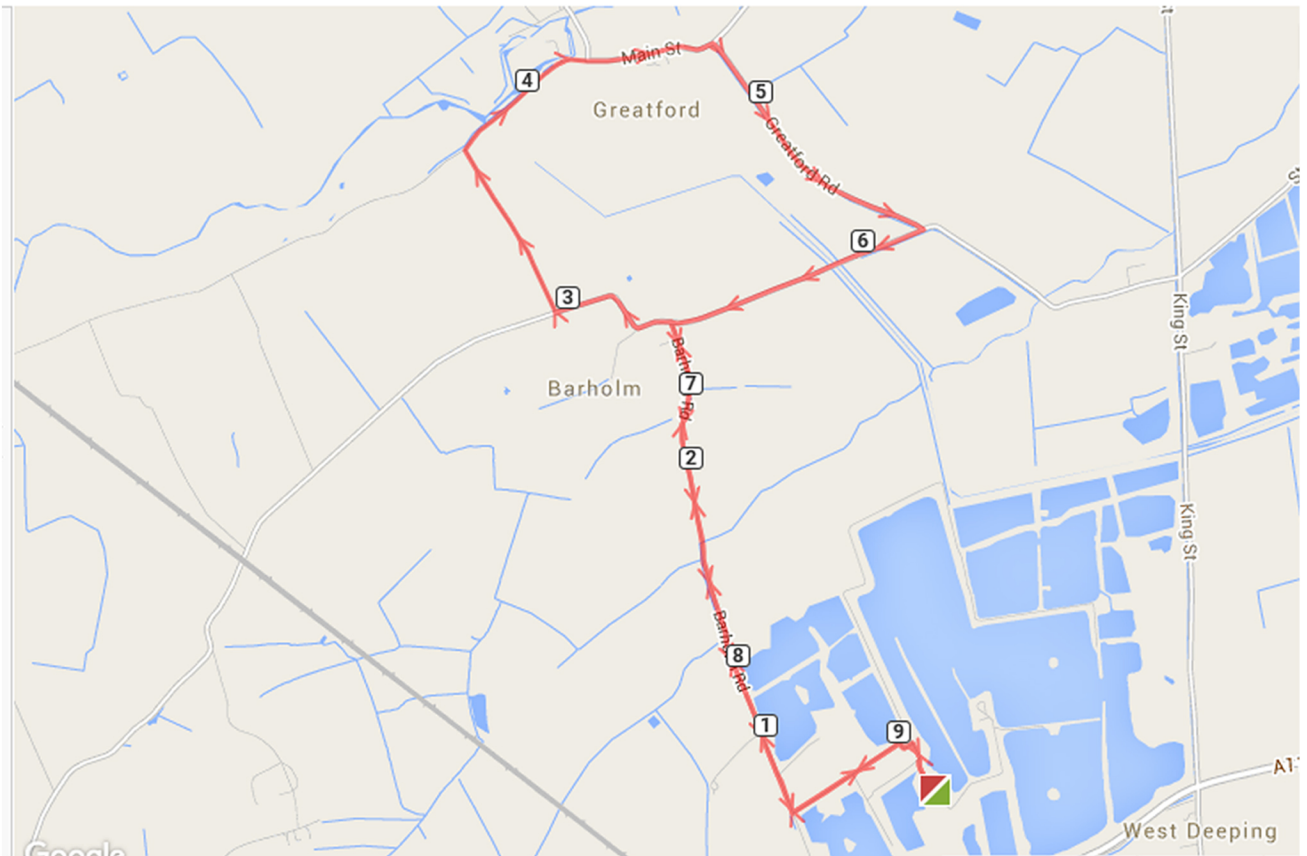

SuperSprint - 9k over 1 lap and with the start and finish at the red/green triangles

Sprint - 24k over 1 lap of the course

Olympic - 44k over 2 laps of the course. Lap 2 starts at the red square with the start and finish at the green triangle.